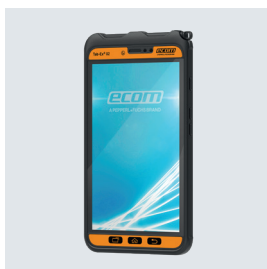

Data Sheet Tab-Ex[®] 02

Rugged / DZ2

Rugged

DZ2

DZ1

ATEX

Ⓢ II 3G Ex ic IIC T5 Gc
 Ⓢ II 3D Ex ic IIIB T100°C Dc
 Ambient temperature: -20 °C ≤ Ta ≤ +55 °C

IECEX

Ex ic IIC T5 Gc
 Ex ic IIIB T100°C Dc
 Ambient temperature: -20 °C ≤ Ta ≤ +55 °C

NEC & CEC

NI CL I DIV 2 GRP A-D T5
 Class I Zone 2 Group IIC T5
 Ambient temperature: -20 °C ≤ Ta ≤ +55 °C

Technical Data	
Operating System	Android Oreo 8.1
Processor	Exynos 7 Octa, 1.6GHz Octa-Core (Cortex [®] -A53)
Memory	RAM: 3 GB, Memory: 16 GB, with external MicroSD (Up to 256 GB)
Display	1280x800 pixels (WXGA), 8", TFT, 480 nit Brightness, Operation: also with gloves / in wet conditions & snow
Sensors	Face Recognition, Accelerometer, Gyro, Geomagnetic, Hall, RGB Light, Proximity
Dimensions	Rugged & DZ2: 127,6 x 214,7 x 9,9 mm, 575 g (Wi-Fi) / 579 g (LTE) / DZ1: 162,1 x 256,0 x 33,3 mm, ca. 1250 g
Operating temperature	-20 ... +55 °C
Connectivity	<ul style="list-style-type: none"> ■ LTE Cat.6 (300Mbps) – in LTE model ■ Wi-Fi 802.11 a/b/g/n/ac (2.4GHz+5GHz) ■ Wi-Fi Direct ■ Bluetooth 4.2
Security	KNOX 2.8, Facial Recognition
Camera	8 MP AF + 5 MP
Battery	4,450 mAh / up to 11 hours battery life