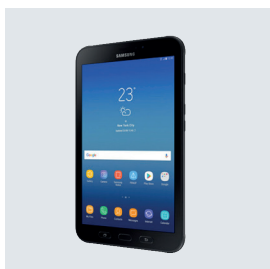

Data Sheet Tab-Ex[®] 02

Rugged / DZ2

Rugged

DZ2

DZ1

ATEX

Ⓢ II 3G Ex ic IIC T5 Gc
 Ⓢ II 3D Ex ic IIIB T100°C Dc
 Ambient temperature: -20 °C ≤ Ta ≤ +55 °C

IECEX

Ex ic IIC T5 Gc
 Ex ic IIIB T100°C Dc
 Ambient temperature: -20 °C ≤ Ta ≤ +55 °C

NEC & CEC

NI CL I DIV 2 GRP A-D T5
 Class I Zone 2 Group IIC T5
 Ambient temperature: -20 °C ≤ Ta ≤ +55 °C

Technical Data	
Operating System	Android Oreo 8.1
Processor	Exynos 7 Octa, 1.6GHz Octa-Core (Cortex [®] -A53)
Memory	RAM: 3 GB, Memory: 16 GB, with external MicroSD (Up to 256 GB)
Display	1280x800 pixels (WXGA), 8", TFT, 480 nit Brightness, Operation: also with gloves / in wet conditions & snow
Sensors	Face Recognition, Accelerometer, Gyro, Geomagnetic, Hall, RGB Light, Proximity
Dimensions	Rugged & DZ2: 127,6 x 214,7 x 9,9 mm, 575 g (Wi-Fi) / 579 g (LTE) / DZ1: 162,1 x 256,0 x 33,3 mm, ca. 1250 g
Operating temperature	-20 ... +55 °C
Connectivity	<ul style="list-style-type: none"> ■ LTE Cat.6 (300Mbps) – in LTE model ■ Wi-Fi 802.11 a/b/g/n/ac (2.4GHz+5GHz) ■ Wi-Fi Direct ■ Bluetooth 4.2
Security	KNOX 2.8, Facial Recognition
Camera	8 MP AF + 5 MP
Battery	4,450 mAh / up to 11 hours battery life